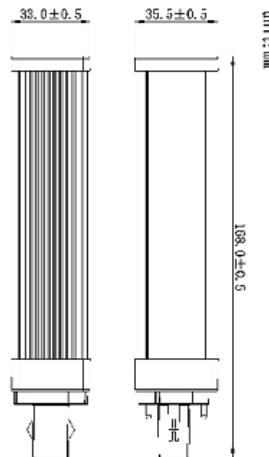

Ordering Code

Ceiling Lights Series	BLB-188	Led Power: 8.5W
	05270F	Beam Angle: 100 Degrees
	CW	Lighting Direction: F=Fixed Only
	00	Colour Of Light: WW=Warm White, CW=Cool White
		Option: 00 = Without Diffuser

BLB-188 05270F CW 00

Specifications in this document are subject to change without notice.

Onella Series

Data Sheet

Specifications

Lumen Output

- WW: 700 lm, CW: 800 lm

Beam Angle

- Aluminum alloy

Mechanical Dimensions

BONJOUR ODYSSEY PTE LTD

135 Joo Seng Road, PM Industrial Building, #03-01, Singapore 368363

Tel: 65-64874568, Fax: 65-64876598

Email: Sales@Bonjour-Odyssey.com.sg

URL: www.bonjour-odyssey.com.sg