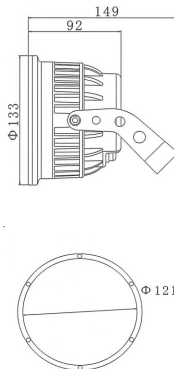

Ordering Code

| | | |
|-----------------------|---------|---|
| Ceiling Lights Series | BIL-172 | Led Power: 12 = 12W |
| | 12 45 | Beam Angle: 45, 60 Degrees |
| | A | Lighting Direction: A=Adjustable |
| | CW | Colour Of Light: WW=Warm White, CW=Cool White |
| | 00 | Option: 00 = Without Diffuser |

LED POWER

12W

Mechanical Dimensions

Fauve Series

Data Sheet

Specifications

Lumen Output

- 1000 lm(WW)