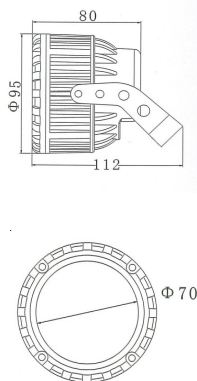

Key Features

- Adjustable LED floodlight made of aluminium die-casting, providing high lumens and performance in various weather conditions
- IP 66 water-resistant standard.
- Good for use in a garden setting where lighting can be inserted into a grass floor-base as opposed to concrete

Ordering Code

Ceiling Lights Series	BIL-171	07	45	A	CW	00
	Led Power: 7 = 7 W					
	Beam Angle: 45, 60 Degrees					
	Lighting Direction: A=Adjustable					
	Colour Of Light: WW=Warm White, CW=Cool White					
Option: 00 = Without Diffuser						

LED POWER

7W

Mechanical Dimensions

Fauve Series

Data Sheet

Specifications

Lumen Output

- 590 lm(WW)

Beam Angle

- 45, 60 degrees

Lighting Direction

- Adjustable +/- 135 degrees

Colour Of Light

- Cool White (Typical 6000K)
- Warm White (Typical 3000K)

CRI

- >80