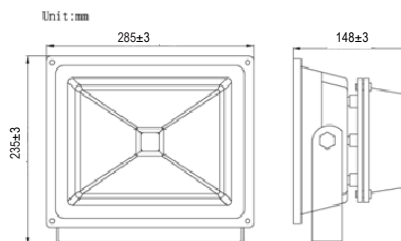

Ordering Code

Fauve Lights Series	BIL-205	Led Power: 50W
	50	Beam Angle: 120 Degrees
	120A	Lighting Direction: A=Adjustable
	CW	Colour Of Light: WW=Warm White, CW=Cool White
	00	Option: 00 = Without Diffuser

LED POWER

50W

Mechanical Dimensions

285(L) X 235(W) X 148(D) mm

Fauve Series

Data Sheet

Specifications

Lumen Output