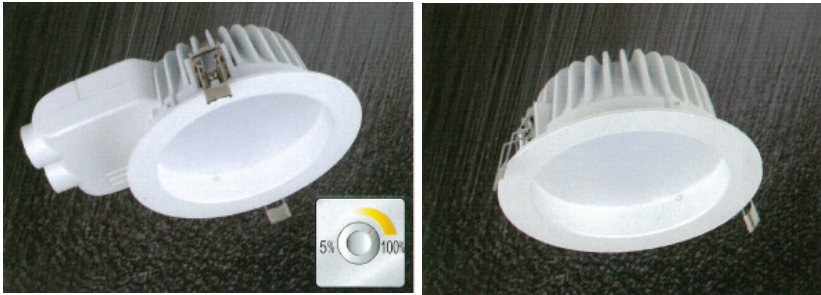

Celestyn Series Ceiling Lights

Celestyn Series

BCL-180-x

BCL-184-x

Triac Dimmable

Overview

The Celestyn Series features a wide array of ceiling lights that enhance greatly the visibility and ambience of its surroundings. The Celestyn Series is an ideal replacement for traditional compact fluorescent lighting (aka PLC lighting) or traditional halogen lamps as they are considerably more energy-efficient as well as producing virtually no heat.

Key Features

- Ceiling recessed LED downlight made with an aluminium body for robust usage
- Heat sink design incorporated into light housing for maximum heat discharge effectiveness
- Long lifespan of up to 50,000 hours

Ordering Code

Ceiling Lights Series	BCL-182	1680	F	CW	00
	Led Power: 10W Beam Angle: 15, 30 or 80 Degrees Lighting Direction: F=Fixed Only Colour Of Light: WW=Warm White, CW=Cool White Option: 00=With Diffuser, 01=No Diffuser				

LED POWER

10W