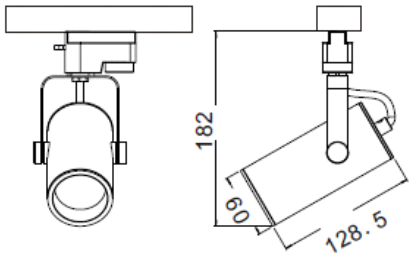

### Ordering Code

|                       |         |   |
|-----------------------|---------|---|
| Ceiling Lights Series | BTL-127 | Led Power: 3=3W, 6=6W                         |
|                       | 03      | Beam Angle: 30/45/60 Degrees                  |
|                       | 30      | Lighting Direction: A=Adjustable              |
|                       | A       | Colour Of Light: WW=Warm White, CW=Cool White |
|                       | CW 00   | Option: 00 = No Diffuser                      |

### Mechanical Dimensions