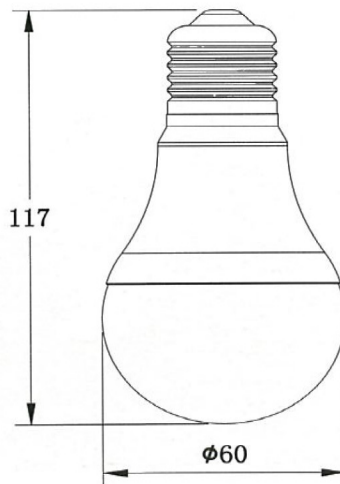

Key Features

- 5W LED bulb made of aluminium alloy die-casting for robust usage
- Integrated heat sink ensures maximum heat dissipation
- Ideal replacement for incandescent bulb fittings - E27 Base

Ordering Code

Ceiling Lights Series	BLB-141	Led Power: 5=5W
	05270F	Beam Angle: 270 Degrees
	CW	Lighting Direction: F=Fixed Only
	00	Colour Of Light: WW=Warm White, CW=Cool White
		Option: 00 = Without Diffuser
BLB-141 05270F CW 00		

LED POWER

5W

Mechanical Dimensions

Onella Series

Data Sheet

Specifications

Lumen Output

- 5x1W: 280 lm(WW), 325 lm(CW)