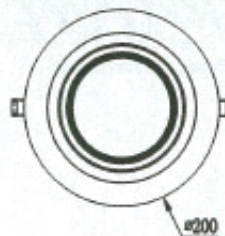

Ordering Code

Ceiling Lights Series	BCL-124	Led Power: 5=5W, 15=15W
	15	Beam Angle: 80 Degrees
	30	Lighting Direction: F=Fixed Only
	F	Colour Of Light: WW=Warm White, CW=Cool White
	01	Option: 01= With Diffuser

LED POWER

10W

15W

Mechanical Dimensions

Installation

Celestyn Series

Data Sheet

Specifications

Lumen Output

- 10W: 560 lm(WW), 650 lm(CW)
- 15W: 840 lm(WW), 975 lm(CW)

Beam Angle

- 80 degrees

Lighting Direction

- Adjustable +/- 30 degrees

Colour Of Light

- Cool White (Typical 6000K)
- Warm White (Typical 3000K)