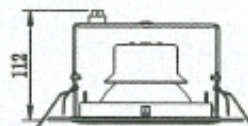

LED POWER

10W

15W

Mechanical Dimensions

Installation

Celestyn Series

Data Sheet

Specifications