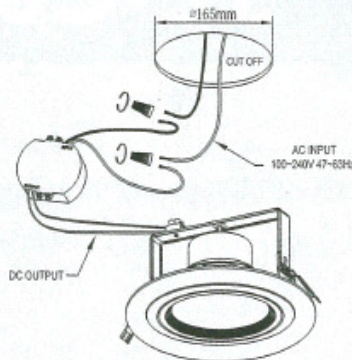

Ordering Code

Ceiling Lights Series	BCL-124	Led Power: 5=5W, 15=15W
	15	Beam Angle: 80 Degrees
	30	Lighting Direction: F=Fixed Only
	F	Colour Of Light: WW=Warm White, CW=Cool White
	01	Option: 01= With Diffuser

LED POWER

10W

15W

Mechanical Dimensions

Installation

Celestyn Series

Data Sheet

Specifications

Lumen Output

- 10W: 560 lm(WW), 650 lm(CW)
- 15W: 840 lm(WW), 975 lm(CW)

Beam Angle

- 80 degrees

Lighting Direction

- Adjustable +/- 30 degrees

Colour Of Light

- Cool White (Typical 6000K)
- Warm White (Typical 3000K)