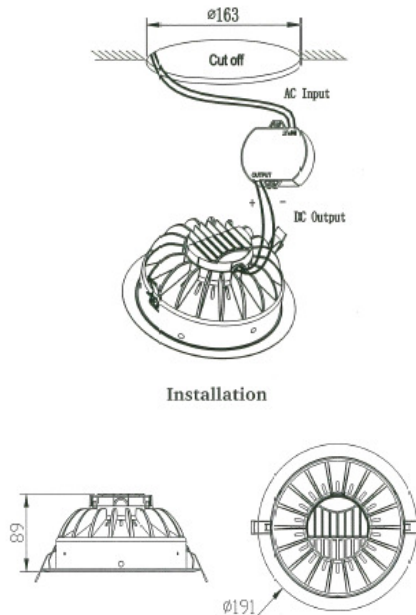

Key Features

- Ceiling recessed LED downlight made with an aluminium body for robust usage
- Heat sink design incorporated into light housing for maximum heat discharge effectiveness
- Long lifespan of up to 50,000 hours

Ordering Code

Ceiling Lights Series	BCL-123	Led Power: 15=15W, 20=20W
	15	Beam Angle: 75 Degrees
	75	Lighting Direction: F=Fixed Only
	F	Colour Of Light: WW=Warm White, CW=Cool White
	CW	Option: 01= with Diffuser
BCL-123 15 75 F CW 01		

LED POWER

Mechanical Dimensions

Celestyn Series

Data Sheet

Specifications

Lumen Output

- 15W: 840 lm(WW), 975 lm(CW)
- 20W: 1120 lm(WW), 1300 lm(CW)

Beam Angle