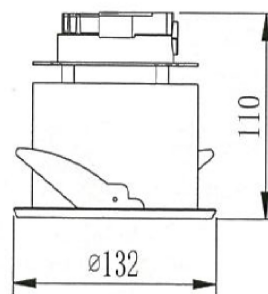

Ordering Code

Ceiling Lights Series	BCL-122	Led Power: 10=10W, 15=15W
	15	Beam Angle: 73 Degrees
	73	Lighting Direction: F=Fixed Only
	F	Colour Of Light: WW=Warm White, CW=Cool White
	CW	Option: 00 = w/o Diffuser, 01=w/ Diffuser
BCL-122 15 73 F CW 01		

LED POWER

10W

15W

Mechanical Dimensions

Installation

Celestyn Series

Data Sheet

Specifications

Lumen Output

- 10W: 560 lm(WW), 650 lm(CW)
- 15W: 840 lm(WW), 975 lm(CW)

Beam Angle

- 73 degrees

Lighting Direction

- Fixed

Colour Of Light

- Cool White (Typical 6000K)
- Warm White (Typical 3000K)