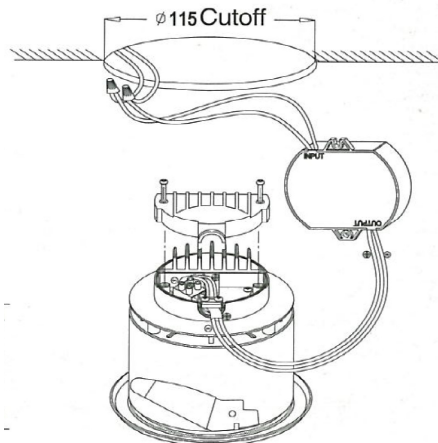

Ordering Code

Ceiling Lights Series	BCL-122	Led Power: 10=10W, 15=15W
	15	Beam Angle: 73 Degrees
	73	Lighting Direction: F=Fixed Only
	F	Colour Of Light: WW=Warm White, CW=Cool White
	CW	Option: 00 = w/o Diffuser, 01=w/ Diffuser
BCL-122 15 73 F CW 01		

LED POWER

10W

15W

Mechanical Dimensions

Installation

Celestyn Series

Data Sheet

Specifications

Lumen Output

- 10W: 560 lm(WW), 650 lm(CW)
- 15W: 840 lm(WW), 975 lm(CW)

Beam Angle

- 73 degrees

Lighting Direction

- Fixed

Colour Of Light

- Cool White (Typical 6000K)
- Warm White (Typical 3000K)