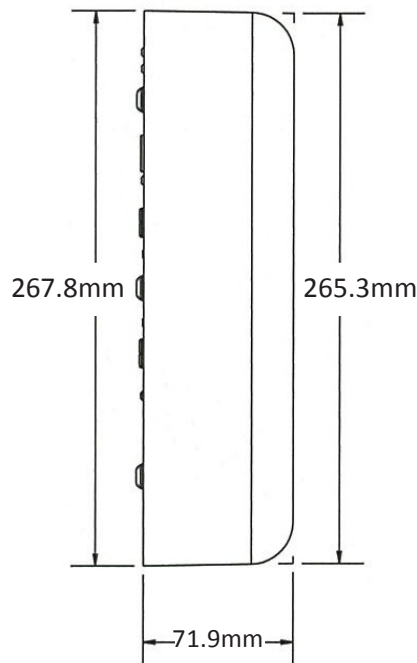

Ceiling Lights Series	BCL-120	Led Power: 5=5W, 10=10W, 15=15W
	10	Beam Angle: 95 Degree
	95	Lighting Direction: F=Fixed Only
	F	Colour Of Light: WW=Warm White, CW=Cool White
	CW 00	Option: 00=w/o Diffuser, 01=w/ Diffuser

LED POWER

20W

Mechanical Dimensions

Celestyn Series

Data Sheet

Specifications

Lumen Output

- WW: 1120 lm
- CW: 1300 lm

Beam Angle

- 120 degrees

Lighting Direction

- Fixed

Colour Of Light

- Cool White (Typical 6000K)
- Warm White (Typical 3000K)

CRI

- >80