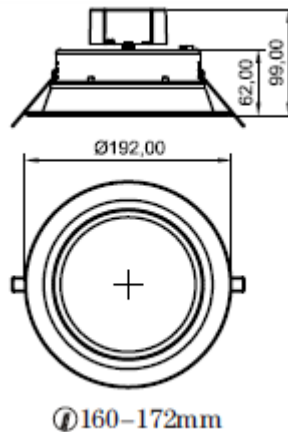

## Data Sheet

LED POWER

19W

### Mechanical Dimensions