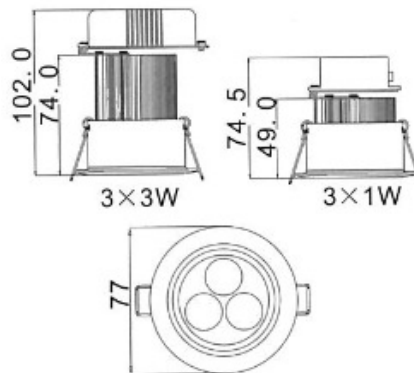

Ordering Code

Ceiling Lights Series	BCL-118	09	30	F	CW	00
	Led Power: 3=3W, 9=9W					
	Beam Angle: 30 Degree					
	Lighting Direction: F=Fixed Only					
	Colour Of Light: WW=Warm White, CW=Cool White					
Option: 00 = No Diffuser						

LED POWER

3W

9W

Mechanical Dimensions

Celestyn Series

Data Sheet

Specifications

Lumen Output

- 3x1W: 177 lm(WW), 262 lm(CW)
- 3x3W: 282 lm(WW), 338 lm(CW)

Beam Angle

- 30/45/60 degree

Lighting Direction

- Fixed

Colour Of Light

- Cool White (Typical 6000K)
- Warm White (Typical 3000K)

CRI