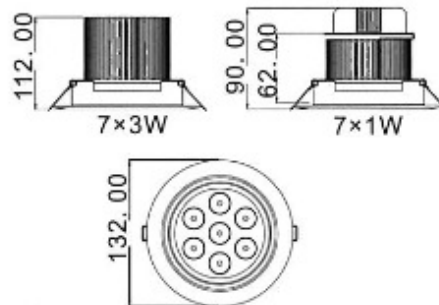

Ordering Code

Ceiling Lights Series	BCL-117	Led Power: 7=7W, 14=14W, 21=21W
	14	Beam Angle: 30, 45 or 60 Degrees
	30	Lighting Direction: F=Fixed Only
	F	Colour Of Light: WW=Warm White, CW=Cool White
	CW	Option: 00= No Diffuser
BCL-117 14 30 F CW 00		

LED POWER

Mechanical Dimensions

Specifications

Lumen Output

- 7x1W: 630 lm(WW), 735 lm(CW)
- 7x2W: 672 lm(WW), 788 lm(CW)
- 7x3W: 714 lm(WW), 840 lm(CW)

Beam Angle

- 30/45/60 degree

Lighting Direction