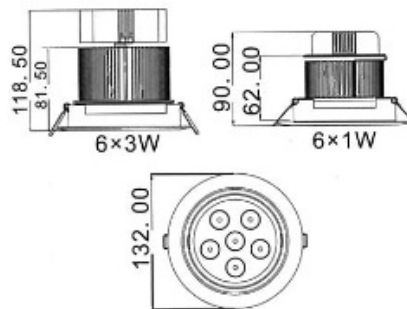

Mechanical Dimensions

Specifications

Lumen Output

- 6x1W: 570 lm(WW), 620 lm(CW)
- 6x3W: 629 lm(WW), 756 lm(CW)

Beam Angle

- 30/45/60 degree

Lighting Direction

- Fixed