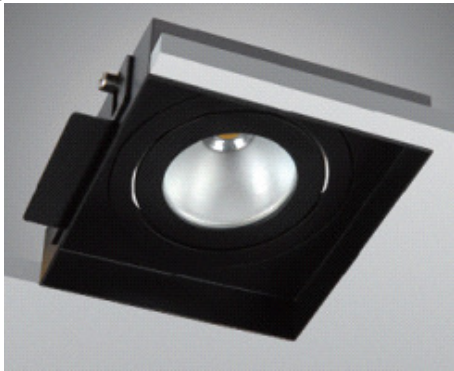

# Celestyn Series Ceiling Lights

### Overview

The Celestyn Series features a wide array of ceiling lights that enhance greatly the visibility and ambience of its surroundings. The Celestyn Series is an ideal replacement for traditional compact fluorescent lighting (aka PLC lighting) or traditional halogen lamps as they are considerably more energy-efficient as well as producing virtually no heat.

### Key Features

- Ceiling recessed LED downlight made with an aluminium body for robust usage
- Heat sink design incorporated into light housing for maximum heat discharge effectiveness
- Long lifespan of up to 50,000 hours