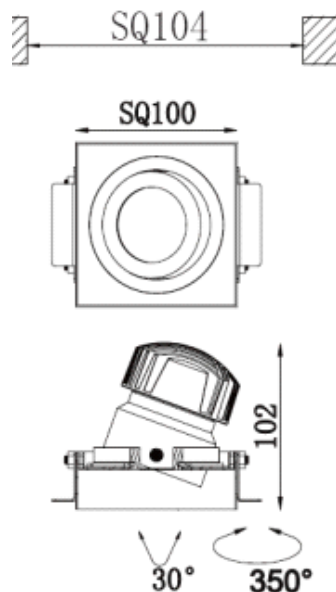

### Ordering Code

Ceiling Lights Series	BCL-114	Led Power: 10=10W
	10	Beam Angle: 30/40/60 Degrees
	30	Lighting Direction: A=Adjustable
	A	Colour Of Light: WW=Warm White, CW=Cool White
	CW	Option: 00= No Diffuser
	00	

### Mechanical Dimensions