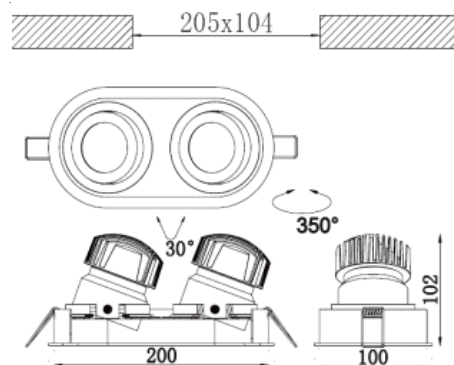

### Ordering Code

Ceiling Lights Series	BCL-113	Led Power: 20=20W
	20	Beam Angle: 30/40/60 Degrees
	30	Lighting Direction: A=Adjustable
	A	Colour Of Light: WW=Warm White, CW=Cool White
	CW 00	Option: 00= No Diffuser

### Mechanical Dimensions