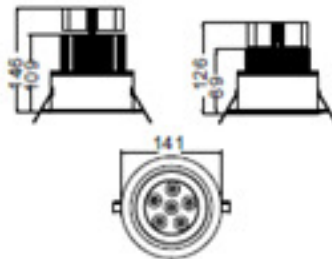

### Ordering Code

Ceiling Lights Series	BCL-106	Led Power: 6=6W, 18=18W
	06	Beam Angle: 30/45/60 Degrees
	30	Lighting Direction: F=Fixed Only
	F	Colour Of Light: WW=Warm White, CW=Cool White
	CW 00	Option: 00 = No diffuser

### Mechanical Dimensions