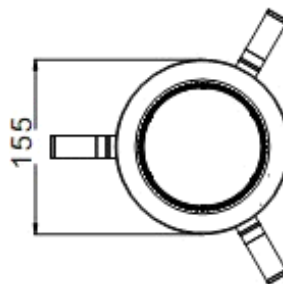

Ordering Code

Ceiling Lights Series	BCL-105	Led Power: 5=5W, 15=15W
	05100F	Beam Angle: 100 Degrees
	CW	Lighting Direction: F=Fixed Only
	01	Colour Of Light: WW=Warm White, CW=Cool White
		Option: 01= With Diffuser

LED POWER

5W

15W

Mechanical Dimensions

Celestyn Series

Data Sheet

Specifications

Lumen Output

- 5x1W: 348 lm(WW), 379 lm(CW)
- 5x3W: 556 lm(WW), 606 lm(CW)

Beam Angle

- 100 degrees

Lighting Direction

- Fixed

Colour Of Light

- Cool White (Typical 6000K)
- Warm White (Typical 3000K)

CRI