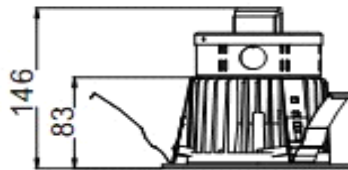

Ordering Code

Ceiling Lights Series	BCL-105	Led Power: 5=5W, 15=15W
	05100F	Beam Angle: 100 Degrees
	CW	Lighting Direction: F=Fixed Only
	01	Colour Of Light: WW=Warm White, CW=Cool White
		Option: 01= With Diffuser

LED POWER

5W

15W

Mechanical Dimensions

Celestyn Series

Data Sheet

Specifications

Lumen Output

- 5x1W: 348 lm(WW), 379 lm(CW)
- 5x3W: 556 lm(WW), 606 lm(CW)

Beam Angle

- 100 degrees

Lighting Direction

- Fixed

Colour Of Light

- Cool White (Typical 6000K)
- Warm White (Typical 3000K)

CRI