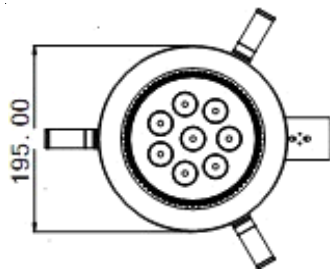

Ordering Code

Ceiling Lights Series	BCL-104	Led Power: 6=6W, 18=18W
	06	Beam Angle: 100 Degrees
	30	Lighting Direction: F=Fixed Only
	F	Colour Of Light: WW=Warm White, CW=Cool White
	CW 01	Option: 01 = With Diffuser

BCL-104 06 30 F CW 01

LED POWER

6W

18W

Mechanical Dimensions

Celestyn Series

Data Sheet

Specifications

Lumen Output

- 6x1W: 412 lm(WW), 442 lm(CW)
- 6x3W: 659 lm(WW), 706 lm(CW)

Beam Angle

- 100 degrees

Lighting Direction

- Fixed

Colour Of Light

- Cool White (Typical 6000K)
- Warm White (Typical 3000K)