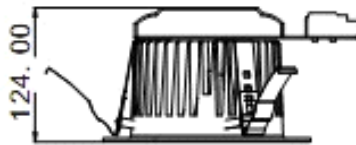

Ordering Code

Ceiling Lights Series	BCL-104	Led Power: 6=6W, 18=18W
	06	Beam Angle: 100 Degrees
	30	Lighting Direction: F=Fixed Only
	F	Colour Of Light: WW=Warm White, CW=Cool White
	CW 01	Option: 01 = With Diffuser

BCL-104 06 30 F CW 01

LED POWER

6W

18W

Mechanical Dimensions

Celestyn Series

Data Sheet

Specifications