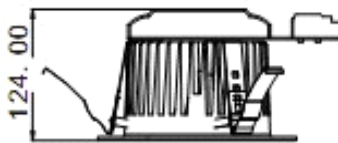

Mechanical Dimensions

Celestyn Series

Data Sheet

Specifications

Lumen Output

- 8x1W: 451 lm(WW), 600 lm(CW)
- 8x3W: 720 lm(WW), 840 lm(CW)

Beam Angle

- 100 degrees

Lighting Direction

- Fixed

Colour Of Light

- Cool White (Typical 6000K)
- Warm White (Typical 3000K)

CRI

- >80

Input Voltage

- 100-240VAC @50HZ

Relative Humidity

- 98% Non-condensing

Operating Temperature

- -20° to +50° C

IP Rating

- IP 20 (Indoor Use and side walk areas)

Power Consumption

- 8W, 24W

Life Span

- Up to 50,000 hours

Safety Certification Standards

- CE, FCC, RoHs

Colour Of Body

- Matt White

Weight

- 1.80 kg

Materials

- Heavy duty aluminum alloy

Specifications in this document are subject to change without notice.

BONJOUR ODYSSEY PTE LTD

135 Joo Seng Road, PM Industrial Building, #03-01, Singapore 368363

Tel: 65-64874568, Fax: 65-64876598

Email: Sales@Bonjour-Odyssey.com

URL: www.bonjour-odyssey.com

Bonjour
Odyssey

We Help You Save Energy Costs