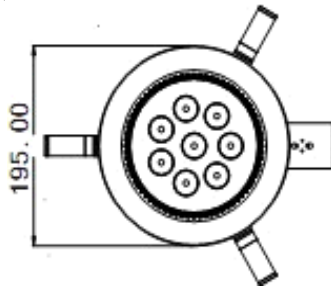

Ordering Code

Ceiling Lights Series	BCL-103	Led Power: 8=8W, 24=24W
	08100	Beam Angle: 100 Degrees
	FCW	Lighting Direction: F=Fixed Only
	01	Colour Of Light: WW=Warm White, CW=Cool White
		Option: 01=With Diffuser

BCL-103 08100FCW 01

LED POWER

8W

24W

Mechanical Dimensions

Celestyn Series

Data Sheet

Specifications

Lumen Output

- 8x1W: 451 lm(WW), 600 lm(CW)
- 8x3W: 720 lm(WW), 840 lm(CW)

Beam Angle

- 100 degrees

Lighting Direction

- Fixed

Colour Of Light

- Cool White (Typical 6000K)
- Warm White (Typical 3000K)