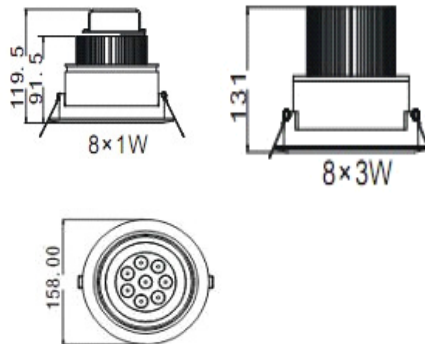

### Ordering Code

Ceiling Lights Series	BCL-102	Led Power: 8=8W, 24=24W
	24	Beam Angle: 30, 45 or 60 Degrees
	30	Lighting Direction: A=Adjustable
	A	Colour Of Light: WW=Warm White, CW=Cool White
	CW 00	Option: 00 = No Diffuser

### Mechanical Dimensions