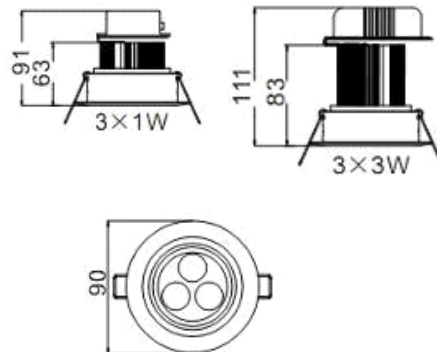

Ordering Code

Ceiling Lights Series	BCL-101	Led Power: 3=3W, 9=9W
	09	Beam Angle: 30, 45 or 60 Degrees
	30	Lighting Direction: A=Adjustable
	A	Colour Of Light: WW=Warm White, CW=Cool White
	CW 00	Option: 00 = No Diffuser

Mechanical Dimensions

Data Sheet

Specifications

Lumen Output

- 3x1W: 232 lm(WW), 256 lm(CW)
- 3x3W: 349 lm(WW), 385 lm(CW)

Beam Angle

- 30/45/60 degree

Lighting Direction